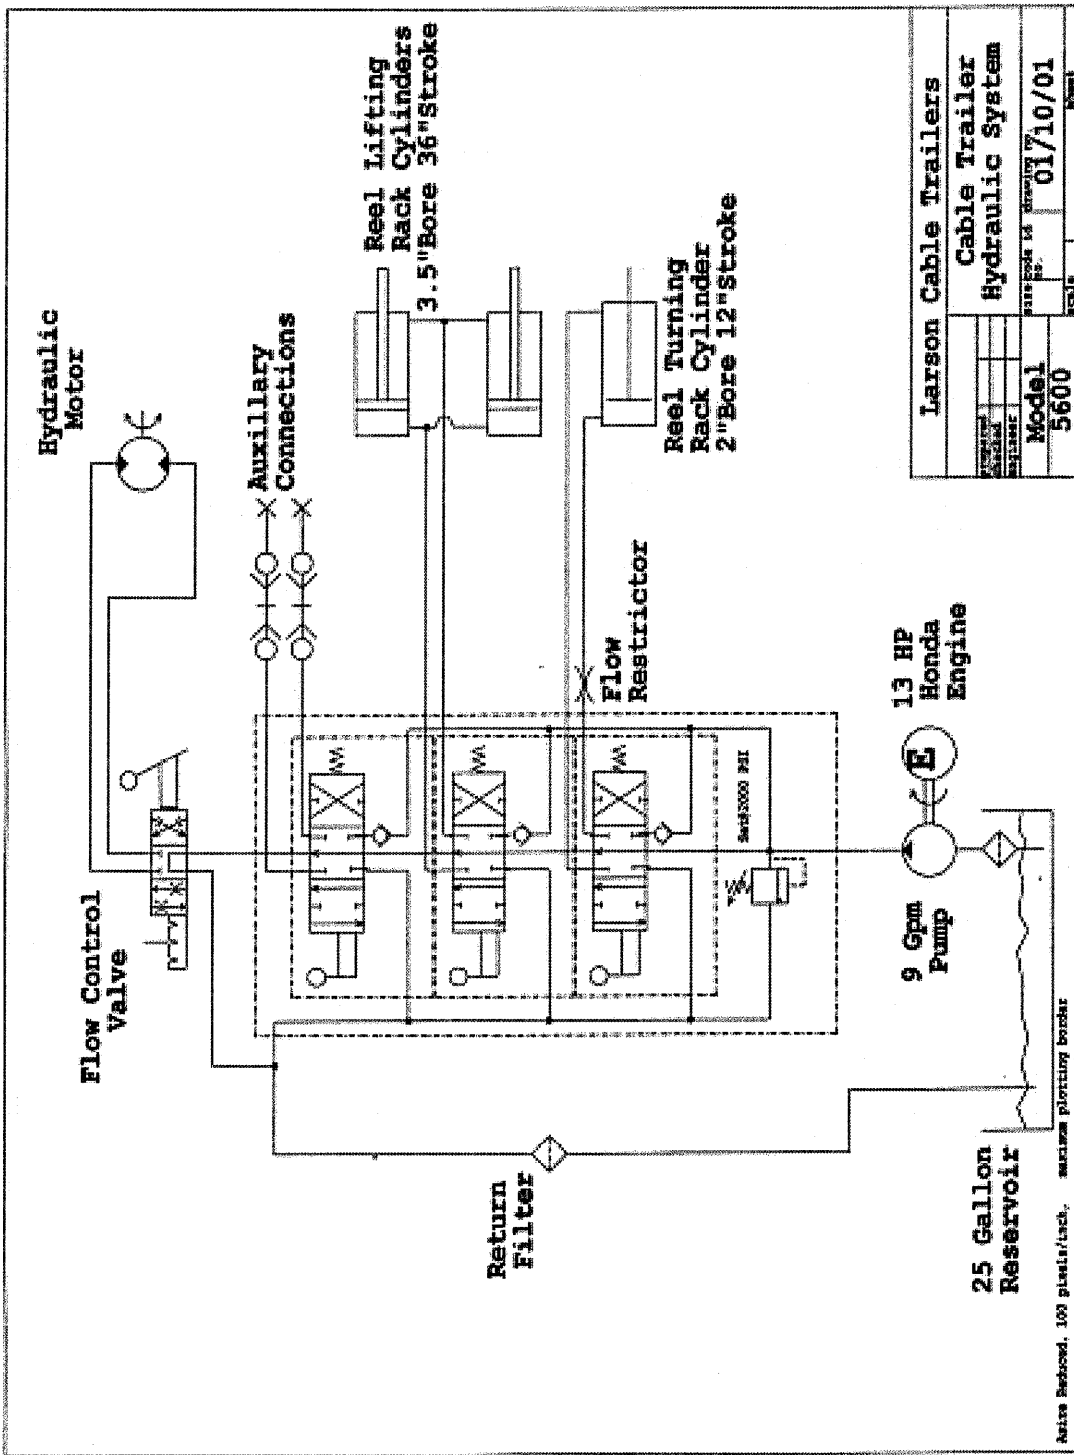

LCT Wiring Diagram

T-M	Tail Marker	(Brown)
Aux.	Auxiliary	(Red)
S	Brake	(Blue)
R-T	Right Tail Light	(Green)
L-T	Left Tail Light	(Yellow)
GD	Ground	(Black or White)

Larson Cable Trailers	
Cable Trailer Hydraulic System	
Model	5600
DATE	01/10/01
SCALE	

Notes Reduced, 100 parts/each. see also plotting boards